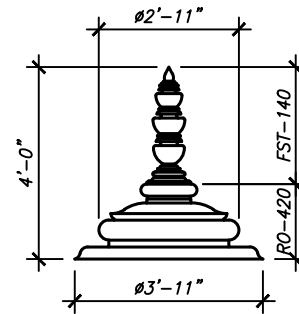

RO-406

HEIGHT: 5'-0 1/4"
WIDTH: 4'-5 1/4"
BASE: 3'-3 3/4"

RO-407

HEIGHT: 2'-3 1/4"
WIDTH: 1'-8 1/2"
BASE: 1'-2 1/2"

RO-408

HEIGHT: 2'-0 1/4"
WIDTH: 1'-6 1/2"
BASE: 1'-1"

ORNAMENTS

SHEET NO.

RO-410

HEIGHT: 4'-10 3/4"
WIDTH: 4'-1 13/16"
BASE: 2'-7 7/16"

RO-411

HEIGHT: 3'-8 7/8"
WIDTH: 2'-11 1/4"
BASE: 1'-11 1/4"

RO-412

HEIGHT: 2'-2 1/2"
WIDTH: 1'-8 1/16"
BASE: 8 1/2"

ORNAMENTS

SHEET NO.

RO-414

HEIGHT: 5'-9 1/2"
WIDTH: 5'-10"
BASE: 4'-2"

RO-415

HEIGHT: 6'-2 3/4"
WIDTH: 4'-0"
BASE: 3'-2"

RO-420

HEIGHT: 4'-0"
WIDTH: 2'-11"
BASE: 3'-11"

ORNAMENTS

SHEET NO.

RO-417

HEIGHT: 2'-7"
WIDTH: 2'-3"
BASE: 1'-3"

RO-418

HEIGHT: 6'-6"
WIDTH: 4'-4 1/2"
WIDTH: 3'-0"

RO-419

HEIGHT: 8'-0"
WIDTH: 6'-10 1/2"
BASE: 5'-4"

ORNAMENTS

SHEET NO.