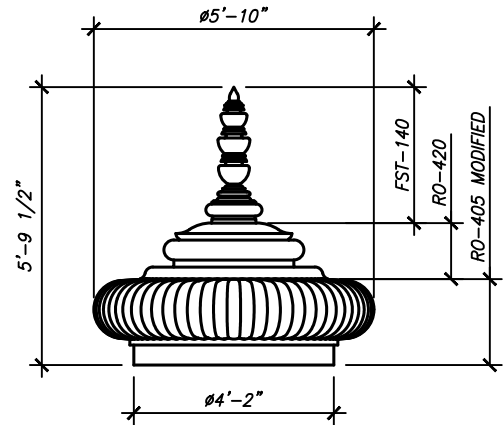

RO-410

HEIGHT: 4'-10 3/4"
WIDTH: 4'-1 13/16"
BASE: 2'-7 7/16"

RO-411

HEIGHT: 3'-8 7/8"
WIDTH: 2'-11 1/4"
BASE: 1'-11 1/4"

RO-412

HEIGHT: 2'-2 1/2"
WIDTH: 1'-8 1/16"
BASE: 8 1/2"

ORNAMENTS

SHEET NO.

OR-03

2025

HINDU
ORNAMENTS

ARCHITECTURAL FIBERGLASS, INC.

8300 BESSEMER AVE., CLEVELAND, OHIO 44127-1839
(216) 641-8300 - FAX:(216) 641-8150
www.fiberglass-afi.com

RO-413

HEIGHT: 11'-0 3/4"
WIDTH: 9'-0"
BASE: 7'-0"

RO-414

HEIGHT: 5'-9 1/2"
WIDTH: 5'-10"
BASE: 4'-2"

RO-415

HEIGHT: 6'-2 3/4"
WIDTH: 4'-0"
BASE: 3'-2"

RO-420

HEIGHT: 4'-0"
WIDTH: 2'-11"
BASE: 3'-11"

ORNAMENTS

SHEET NO.

RO-417

HEIGHT: 2'-7"
WIDTH: 2'-3"
BASE: 1'-3"

RO-418

HEIGHT: 6'-6"
WIDTH: 4'-4 1/2"
WIDTH: 3'-0"

RO-419

HEIGHT: 8'-0"
WIDTH: 6'-10 1/2"
BASE: 5'-4"

ORNAMENTS

SHEET NO.