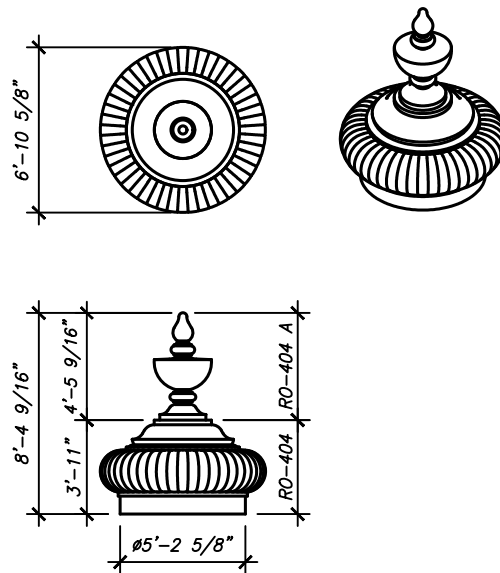

RELIGIOUS ORNAMENTS

ARCHITECTURAL FIBERGLASS, INC.

8300 Bessemer Ave. * Cleveland, OH 44127-1839 * 216-641-8300 * Fax 216-641-8150 * www.fiberglass-afi.com

RO-401

HEIGHT: 9'-4 1/8"
WIDTH: 9'-0"
BASE: 7'-0"

RO-402

HEIGHT: 5'-8 3/8"
WIDTH: 6'-9 1/4" x 5'-9 1/8"
BASE: 5'-6" x 3'-5"

RO-403

HEIGHT: 4'-9 5/8"
WIDTH: 6'-0" x 5'-6"
BASE: 4'-8" x 2'-9 1/2"

RO-404

HEIGHT: 8'-4 9/16"
WIDTH: 6'-10 5/8"
BASE: 5'-2 5/8"

ORNAMENTS

RO-406

HEIGHT: 5'-0 1/4"
WIDTH: 4'-5 1/4"
BASE: 3'-3 3/4"

RO-407

HEIGHT: 2'-3 1/4"
WIDTH: 1'-8 1/2"
BASE: 1'-2 1/2"

RO-408

HEIGHT: 2'-0 1/4"
WIDTH: 1'-6 1/2"
BASE: 1'-1"

ORNAMENTS

SHEET NO.

RO-417

HEIGHT: 2'-7"
WIDTH: 2'-3"
BASE: 1'-3"

RO-418

HEIGHT: 6'-6"
WIDTH: 4'-4 1/2"
WIDTH: 3'-0"

RO-419

HEIGHT: 8'-0"
WIDTH: 6'-10 1/2"
BASE: 5'-4"

ORNAMENTS

SHEET NO.