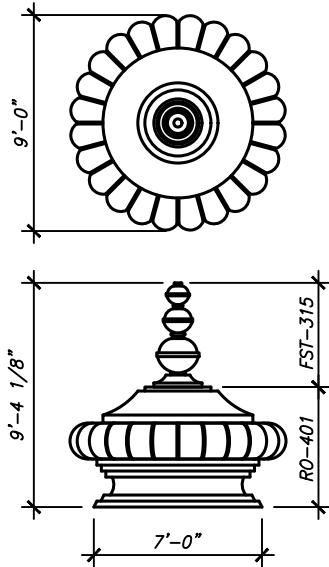

RELIGIOUS ORNAMENTS

ARCHITECTURAL FIBERGLASS, INC.

8300 Bessemer Ave. * Cleveland, OH 44127-1839 * 216-641-8300 * Fax 216-641-8150 * www.fiberglass-afi.com

RO-401

HEIGHT: 9'-4 1/8"
WIDTH: 9'-0"
BASE: 7'-0"

RO-402

HEIGHT: 5'-8 3/8"
WIDTH: 6'-9 1/4" x 5'-9 1/8"
BASE: 5'-6" x 3'-5"

RO-403

HEIGHT: 4'-9 5/8"
WIDTH: 6'-0" x 5'-6"
BASE: 4'-8" x 2'-9 1/2"

RO-404

HEIGHT: 8'-4 9/16"
WIDTH: 6'-10 5/8"
BASE: 5'-2 5/8"

ORNAMENTS

RO-406

HEIGHT: 5'-0 1/4"
WIDTH: 4'-5 1/4"
BASE: 3'-3 3/4"

RO-407

HEIGHT: 2'-3 1/4"
WIDTH: 1'-8 1/2"
BASE: 1'-2 1/2"

RO-408

HEIGHT: 2'-0 1/4"
WIDTH: 1'-6 1/2"
BASE: 1'-1"

ORNAMENTS

SHEET NO.

RO-417

HEIGHT: 2'-7"
WIDTH: 2'-3"
BASE: 1'-3"

RO-418

HEIGHT: 6'-6"
WIDTH: 4'-4 1/2"
WIDTH: 3'-0"

RO-419

HEIGHT: 8'-0"
WIDTH: 6'-10 1/2"
BASE: 5'-4"

ORNAMENTS

SHEET NO.