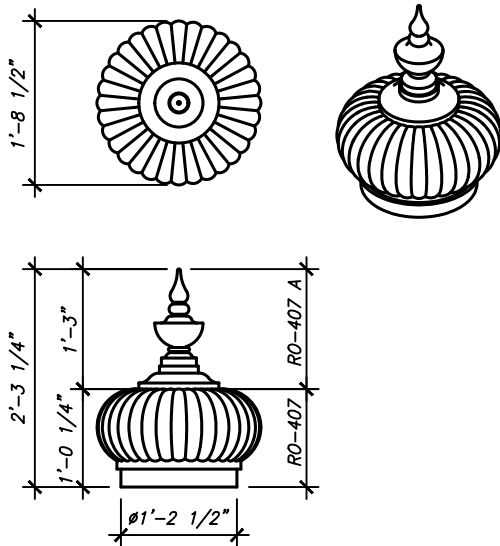

RO-402

HEIGHT: 5'-8 3/8"
WIDTH: 6'-9 1/4" x 5'-9 1/8"
BASE: 5'-6" x 3'-5"

RO-403

HEIGHT: 4'-9 5/8"
WIDTH: 6'-0" x 5'-6"
BASE: 4'-8" x 2'-9 1/2"

RO-404

HEIGHT: 8'-4 9/16"
WIDTH: 6'-10 5/8"
BASE: 5'-2 5/8"

ORNAMENTS

SHEET NO.

OR-01

2025

HINDU
ORNAMENTS

ARCHITECTURAL FIBERGLASS, INC.

8300 BESSEMER AVE., CLEVELAND, OHIO 44127-1839
(216) 641-8300 - FAX:(216) 641-8150
www.fiberglass-afi.com

RO-405

HEIGHT: 6'-3"
WIDTH: 5'-10"
BASE: 4'-2"

RO-406

HEIGHT: 5'-0 1/4"
WIDTH: 4'-5 1/4"
BASE: 3'-3 3/4"

RO-407

HEIGHT: 2'-3 1/4"
WIDTH: 1'-8 1/2"
BASE: 1'-2 1/2"

RO-408

HEIGHT: 2'-0 1/4"
WIDTH: 1'-6 1/2"
BASE: 1'-1"

ORNAMENTS

SHEET NO.

RO-410

HEIGHT: 4'-10 3/4"
WIDTH: 4'-1 13/16"
BASE: 2'-7 7/16"

RO-411

HEIGHT: 3'-8 7/8"
WIDTH: 2'-11 1/4"
BASE: 1'-11 1/4"

RO-412

HEIGHT: 2'-2 1/2"
WIDTH: 1'-8 1/16"
BASE: 8 1/2"

ORNAMENTS

SHEET NO.