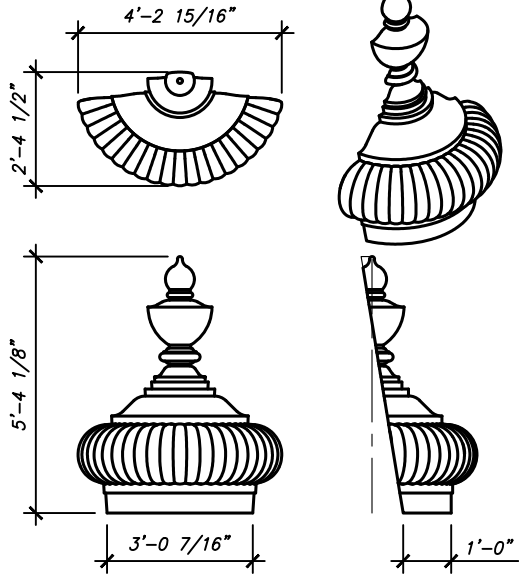

RO-406

HEIGHT: 5'-0 1/4"
WIDTH: 4'-5 1/4"
BASE: 3'-3 3/4"

RO-407

HEIGHT: 2'-3 1/4"
WIDTH: 1'-8 1/2"
BASE: 1'-2 1/2"

RO-408

HEIGHT: 2'-0 1/4"
WIDTH: 1'-6 1/2"
BASE: 1'-1"

ORNAMENTS

SHEET NO.

OR-02

2025

HINDU
ORNAMENTS

ARCHITECTURAL FIBERGLASS, INC.

8300 BESSEMER AVE., CLEVELAND, OHIO 44127-1839
(216) 641-8300 - FAX:(216) 641-8150
www.fiberglass-afi.com

RO-409

HEIGHT: 5'-4 1/8"
WIDTH: 4'-2 15/16"
BASE: 3'-0 7/16"

RO-410

HEIGHT: 4'-10 3/4"
WIDTH: 4'-1 13/16"
BASE: 2'-7 7/16"

RO-411

HEIGHT: 3'-8 7/8"
WIDTH: 2'-11 1/4"
BASE: 1'-11 1/4"

RO-412

HEIGHT: 2'-2 1/2"
WIDTH: 1'-8 1/16"
BASE: 8 1/2"

ORNAMENTS

SHEET NO.

RO-414

HEIGHT: 5'-9 1/2"
WIDTH: 5'-10"
BASE: 4'-2"

RO-415

HEIGHT: 6'-2 3/4"
WIDTH: 4'-0"
BASE: 3'-2"

RO-420

HEIGHT: 4'-0"
WIDTH: 2'-11"
BASE: 3'-11"

ORNAMENTS

SHEET NO.