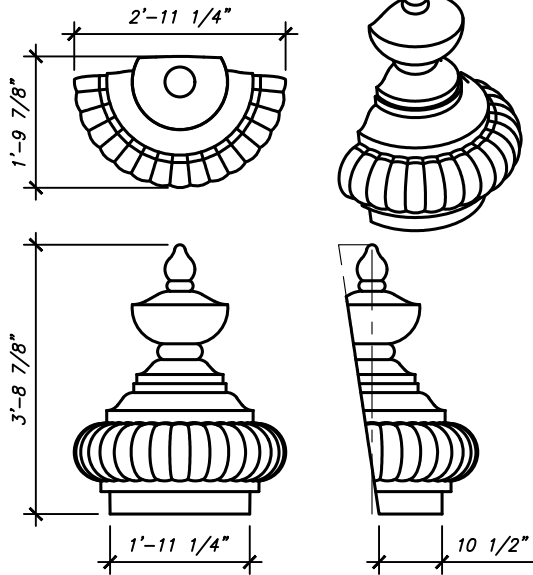

RO-406

HEIGHT: 5'-0 1/4"
WIDTH: 4'-5 1/4"
BASE: 3'-3 3/4"

RO-407

HEIGHT: 2'-3 1/4"
WIDTH: 1'-8 1/2"
BASE: 1'-2 1/2"

RO-408

HEIGHT: 2'-0 1/4"
WIDTH: 1'-6 1/2"
BASE: 1'-1"

ORNAMENTS

SHEET NO.

OR-02

2025

HINDU
ORNAMENTS

ARCHITECTURAL FIBERGLASS, INC.

8300 BESSEMER AVE., CLEVELAND, OHIO 44127-1839
(216) 641-8300 - FAX:(216) 641-8150
www.fiberglass-afi.com

RO-409

HEIGHT: 5'-4 1/8"
WIDTH: 4'-2 15/16"
BASE: 3'-0 7/16"

RO-410

HEIGHT: 4'-10 3/4"
WIDTH: 4'-1 13/16"
BASE: 2'-7 7/16"

RO-411

HEIGHT: 3'-8 7/8"
WIDTH: 2'-11 1/4"
BASE: 1'-11 1/4"

RO-412

HEIGHT: 2'-2 1/2"
WIDTH: 1'-8 1/16"
BASE: 8 1/2"

ORNAMENTS

SHEET NO.

RO-414

HEIGHT: 5'-9 1/2"
WIDTH: 5'-10"
BASE: 4'-2"

RO-415

HEIGHT: 6'-2 3/4"
WIDTH: 4'-0"
BASE: 3'-2"

RO-420

HEIGHT: 4'-0"
WIDTH: 2'-11"
BASE: 3'-11"

ORNAMENTS

SHEET NO.