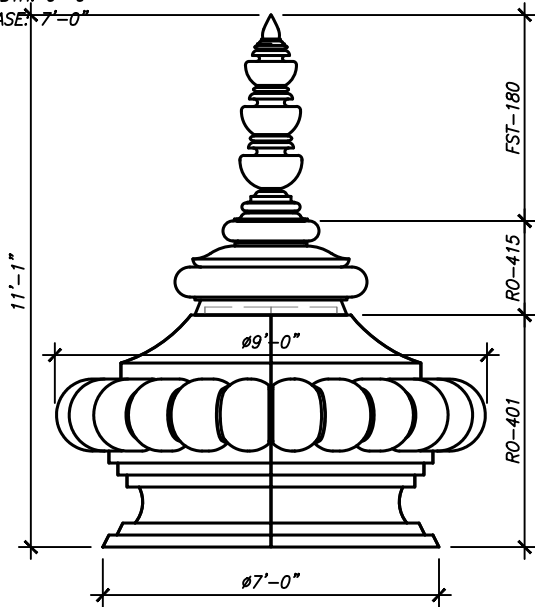

RO-410

HEIGHT: 4'-10 3/4"
WIDTH: 4'-1 13/16"
BASE: 2'-7 7/16"

RO-411

HEIGHT: 3'-8 7/8"
WIDTH: 2'-11 1/4"
BASE: 1'-11 1/4"

RO-412

HEIGHT: 2'-2 1/2"
WIDTH: 1'-8 1/16"
BASE: 8 1/2"

ORNAMENTS

SHEET NO.

OR-03

2025

HINDU
ORNAMENTS

ARCHITECTURAL FIBERGLASS, INC.

8300 BESSEMER AVE., CLEVELAND, OHIO 44127-1839
(216) 641-8300 - FAX:(216) 641-8150
www.fiberglass-afi.com

RO-413

HEIGHT: 11'-0 3/4"
WIDTH: 9'-0"
BASE: 7'-0"

RO-414

HEIGHT: 5'-9 1/2"
WIDTH: 5'-10"
BASE: 4'-2"

RO-415

HEIGHT: 6'-2 3/4"
WIDTH: 4'-0"
BASE: 3'-2"

RO-420

HEIGHT: 4'-0"
WIDTH: 2'-11"
BASE: 3'-11"

ORNAMENTS

SHEET NO.

RO-417

HEIGHT: 2'-7"
WIDTH: 2'-3"
BASE: 1'-3"

RO-418

HEIGHT: 6'-6"
WIDTH: 4'-4 1/2"
WIDTH: 3'-0"

RO-419

HEIGHT: 8'-0"
WIDTH: 6'-10 1/2"
BASE: 5'-4"

ORNAMENTS

SHEET NO.