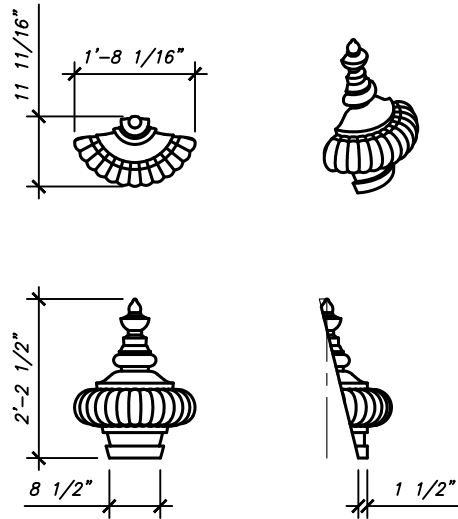

RO-406

HEIGHT: 5'-0 1/4"
WIDTH: 4'-5 1/4"
BASE: 3'-3 3/4"

RO-407

HEIGHT: 2'-3 1/4"
WIDTH: 1'-8 1/2"
BASE: 1'-2 1/2"

RO-408

HEIGHT: 2'-0 1/4"
WIDTH: 1'-6 1/2"
BASE: 1'-1"

ORNAMENTS

SHEET NO.

RO-410

HEIGHT: 4'-10 3/4"
WIDTH: 4'-1 13/16"
BASE: 2'-7 7/16"

RO-411

HEIGHT: 3'-8 7/8"
WIDTH: 2'-11 1/4"
BASE: 1'-11 1/4"

RO-412

HEIGHT: 2'-2 1/2"
WIDTH: 1'-8 1/16"
BASE: 8 1/2"

ORNAMENTS

SHEET NO.

RO-414

HEIGHT: 5'-9 1/2"
WIDTH: 5'-10"
BASE: 4'-2"

RO-415

HEIGHT: 6'-2 3/4"
WIDTH: 4'-0"
BASE: 3'-2"

RO-420

HEIGHT: 4'-0"
WIDTH: 2'-11"
BASE: 3'-11"

ORNAMENTS

SHEET NO.

RO-417

HEIGHT: 2'-7"
WIDTH: 2'-3"
BASE: 1'-3"

RO-418

HEIGHT: 6'-6"
WIDTH: 4'-4 1/2"
WIDTH: 3'-0"

RO-419

HEIGHT: 8'-0"
WIDTH: 6'-10 1/2"
BASE: 5'-4"

ORNAMENTS

SHEET NO.