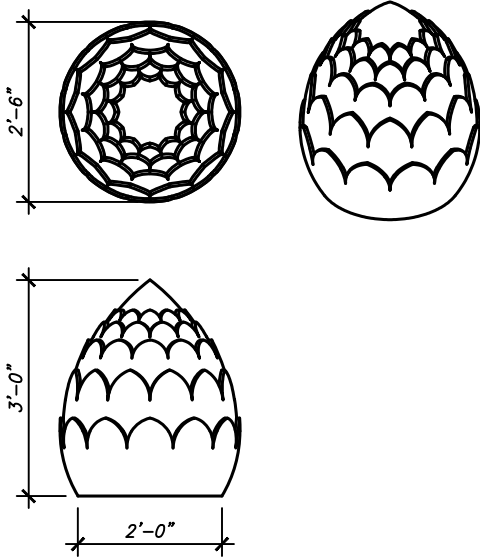

RO-410

HEIGHT: 4'-10 3/4"
WIDTH: 4'-1 13/16"
BASE: 2'-7 7/16"

RO-411

HEIGHT: 3'-8 7/8"
WIDTH: 2'-11 1/4"
BASE: 1'-11 1/4"

RO-412

HEIGHT: 2'-2 1/2"
WIDTH: 1'-8 1/16"
BASE: 8 1/2"

ORNAMENTS

SHEET NO.

RO-414

HEIGHT: 5'-9 1/2"
WIDTH: 5'-10"
BASE: 4'-2"

RO-415

HEIGHT: 6'-2 3/4"
WIDTH: 4'-0"
BASE: 3'-2"

RO-420

HEIGHT: 4'-0"
WIDTH: 2'-11"
BASE: 3'-11"

ORNAMENTS

SHEET NO.

OR-04

2025

HINDU
ORNAMENTS

ARCHITECTURAL FIBERGLASS, INC.

8300 BESSEMER AVE., CLEVELAND, OHIO 44127-1839
(216) 641-8300 - FAX:(216) 641-8150
www.fiberglass-afi.com

RO-416

HEIGHT: 3'-0"
WIDTH: 2'-6"
BASE: 2'-0"

RO-417

HEIGHT: 2'-7"
WIDTH: 2'-3"
BASE: 1'-3"

RO-418

HEIGHT: 6'-6"
WIDTH: 4'-4 1/2"
WIDTH: 3'-0"

RO-419

HEIGHT: 8'-0"
WIDTH: 6'-10 1/2"
BASE: 5'-4"

ORNAMENTS

SHEET NO.