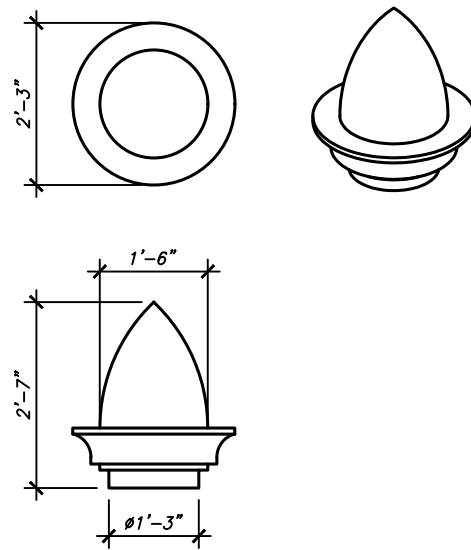

RO-410

HEIGHT: 4'-10 3/4"
WIDTH: 4'-1 13/16"
BASE: 2'-7 7/16"

RO-411

HEIGHT: 3'-8 7/8"
WIDTH: 2'-11 1/4"
BASE: 1'-11 1/4"

RO-412

HEIGHT: 2'-2 1/2"
WIDTH: 1'-8 1/16"
BASE: 8 1/2"

ORNAMENTS

SHEET NO.

RO-414

HEIGHT: 5'-9 1/2"
WIDTH: 5'-10"
BASE: 4'-2"

RO-415

HEIGHT: 6'-2 3/4"
WIDTH: 4'-0"
BASE: 3'-2"

RO-420

HEIGHT: 4'-0"
WIDTH: 2'-11"
BASE: 3'-11"

ORNAMENTS

SHEET NO.

OR-04

2025

HINDU
ORNAMENTS

ARCHITECTURAL FIBERGLASS, INC.

8300 BESSEMER AVE., CLEVELAND, OHIO 44127-1839
(216) 641-8300 - FAX:(216) 641-8150
www.fiberglass-afi.com

RO-416

HEIGHT: 3'-0"
WIDTH: 2'-6"
BASE: 2'-0"

RO-417

HEIGHT: 2'-7"
WIDTH: 2'-3"
BASE: 1'-3"

RO-418

HEIGHT: 6'-6"
WIDTH: 4'-4 1/2"
WIDTH: 3'-0"

RO-419

HEIGHT: 8'-0"
WIDTH: 6'-10 1/2"
BASE: 5'-4"

ORNAMENTS

SHEET NO.