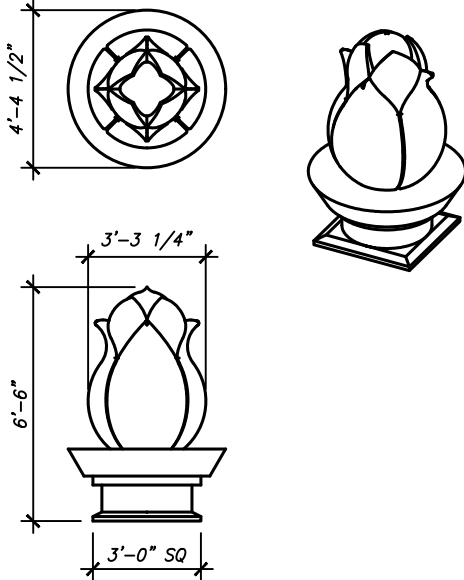

RO-410

HEIGHT: 4'-10 3/4"
WIDTH: 4'-1 13/16"
BASE: 2'-7 7/16"

RO-411

HEIGHT: 3'-8 7/8"
WIDTH: 2'-11 1/4"
BASE: 1'-11 1/4"

RO-412

HEIGHT: 2'-2 1/2"
WIDTH: 1'-8 1/16"
BASE: 8 1/2"

ORNAMENTS

SHEET NO.

RO-414

HEIGHT: 5'-9 1/2"
WIDTH: 5'-10"
BASE: 4'-2"

RO-415

HEIGHT: 6'-2 3/4"
WIDTH: 4'-0"
BASE: 3'-2"

RO-420

HEIGHT: 4'-0"
WIDTH: 2'-11"
BASE: 3'-11"

ORNAMENTS

SHEET NO.

OR-04

2025

HINDU
ORNAMENTS

ARCHITECTURAL FIBERGLASS, INC.

8300 BESSEMER AVE., CLEVELAND, OHIO 44127-1839
(216) 641-8300 - FAX:(216) 641-8150
www.fiberglass-afi.com

RO-416

HEIGHT: 3'-0"
WIDTH: 2'-6"
BASE: 2'-0"

RO-417

HEIGHT: 2'-7"
WIDTH: 2'-3"
BASE: 1'-3"

RO-418

HEIGHT: 6'-6"
WIDTH: 4'-4 1/2"
WIDTH: 3'-0"

RO-419

HEIGHT: 8'-0"
WIDTH: 6'-10 1/2"
BASE: 5'-4"

ORNAMENTS

SHEET NO.