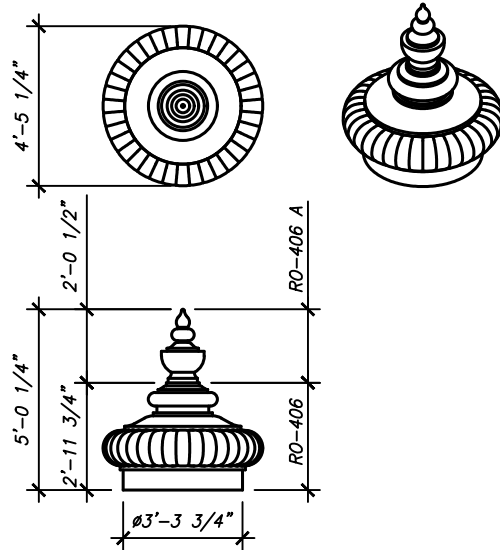

RO-402

HEIGHT: 5'-8 3/8"
WIDTH: 6'-9 1/4" x 5'-9 1/8"
BASE: 5'-6" x 3'-5"

RO-403

HEIGHT: 4'-9 5/8"
WIDTH: 6'-0" x 5'-6"
BASE: 4'-8" x 2'-9 1/2"

RO-404

HEIGHT: 8'-4 9/16"
WIDTH: 6'-10 5/8"
BASE: 5'-2 5/8"

ORNAMENTS

SHEET NO.

OR-01

2025

HINDU
ORNAMENTS

ARCHITECTURAL FIBERGLASS, INC.

8300 BESSEMER AVE., CLEVELAND, OHIO 44127-1839
(216) 641-8300 - FAX:(216) 641-8150
www.fiberglass-afi.com

RO-405

HEIGHT: 6'-3"
WIDTH: 5'-10"
BASE: 4'-2"

RO-406

HEIGHT: 5'-0 1/4"
WIDTH: 4'-5 1/4"
BASE: 3'-3 3/4"

RO-407

HEIGHT: 2'-3 1/4"
WIDTH: 1'-8 1/2"
BASE: 1'-2 1/2"

RO-408

HEIGHT: 2'-0 1/4"
WIDTH: 1'-6 1/2"
BASE: 1'-1"

ORNAMENTS

SHEET NO.

RO-410

HEIGHT: 4'-10 3/4"
WIDTH: 4'-1 13/16"
BASE: 2'-7 7/16"

RO-411

HEIGHT: 3'-8 7/8"
WIDTH: 2'-11 1/4"
BASE: 1'-11 1/4"

RO-412

HEIGHT: 2'-2 1/2"
WIDTH: 1'-8 1/16"
BASE: 8 1/2"

ORNAMENTS

SHEET NO.