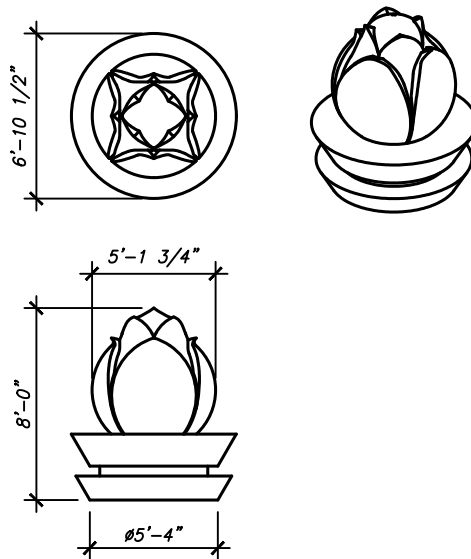

RO-406

HEIGHT: 5'-0 1/4"
WIDTH: 4'-5 1/4"
BASE: 3'-3 3/4"

RO-407

HEIGHT: 2'-3 1/4"
WIDTH: 1'-8 1/2"
BASE: 1'-2 1/2"

RO-408

HEIGHT: 2'-0 1/4"
WIDTH: 1'-6 1/2"
BASE: 1'-1"

ORNAMENTS

SHEET NO.

RO-410

HEIGHT: 4'-10 3/4"
WIDTH: 4'-1 13/16"
BASE: 2'-7 7/16"

RO-411

HEIGHT: 3'-8 7/8"
WIDTH: 2'-11 1/4"
BASE: 1'-11 1/4"

RO-412

HEIGHT: 2'-2 1/2"
WIDTH: 1'-8 1/16"
BASE: 8 1/2"

ORNAMENTS

SHEET NO.

RO-414

HEIGHT: 5'-9 1/2"
WIDTH: 5'-10"
BASE: 4'-2"

RO-415

HEIGHT: 6'-2 3/4"
WIDTH: 4'-0"
BASE: 3'-2"

RO-420

HEIGHT: 4'-0"
WIDTH: 2'-11"
BASE: 3'-11"

ORNAMENTS

SHEET NO.

RO-417

HEIGHT: 2'-7"
WIDTH: 2'-3"
BASE: 1'-3"

RO-418

HEIGHT: 6'-6"
WIDTH: 4'-4 1/2"
WIDTH: 3'-0"

RO-419

HEIGHT: 8'-0"
WIDTH: 6'-10 1/2"
BASE: 5'-4"

ORNAMENTS

SHEET NO.