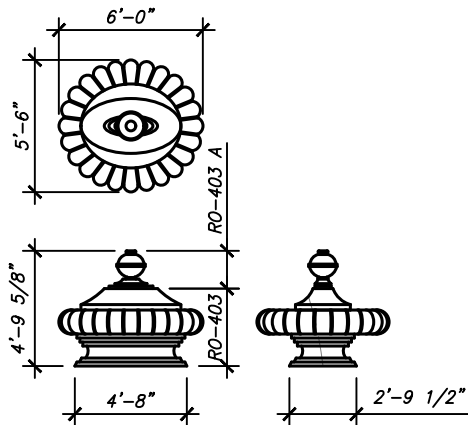

RELIGIOUS ORNAMENTS

ARCHITECTURAL FIBERGLASS, INC.

8300 Bessemer Ave. * Cleveland, OH 44127-1839 * 216-641-8300 * Fax 216-641-8150 * www.fiberglass-afi.com

RO-401

HEIGHT: 9'-4 1/8"
WIDTH: 9'-0"
BASE: 7'-0"

RO-402

HEIGHT: 5'-8 3/8"
WIDTH: 6'-9 1/4" x 5'-9 1/8"
BASE: 5'-6" x 3'-5"

RO-403

HEIGHT: 4'-9 5/8"
WIDTH: 6'-0" x 5'-6"
BASE: 4'-8" x 2'-9 1/2"

RO-404

HEIGHT: 8'-4 9/16"
WIDTH: 6'-10 5/8"
BASE: 5'-2 5/8"

ORNAMENTS

RO-406

HEIGHT: 5'-0 1/4"
WIDTH: 4'-5 1/4"
BASE: 3'-3 3/4"

RO-407

HEIGHT: 2'-3 1/4"
WIDTH: 1'-8 1/2"
BASE: 1'-2 1/2"

RO-408

HEIGHT: 2'-0 1/4"
WIDTH: 1'-6 1/2"
BASE: 1'-1"

ORNAMENTS

SHEET NO.

RO-417

HEIGHT: 2'-7"
WIDTH: 2'-3"
BASE: 1'-3"

RO-418

HEIGHT: 6'-6"
WIDTH: 4'-4 1/2"
WIDTH: 3'-0"

RO-419

HEIGHT: 8'-0"
WIDTH: 6'-10 1/2"
BASE: 5'-4"

ORNAMENTS

SHEET NO.