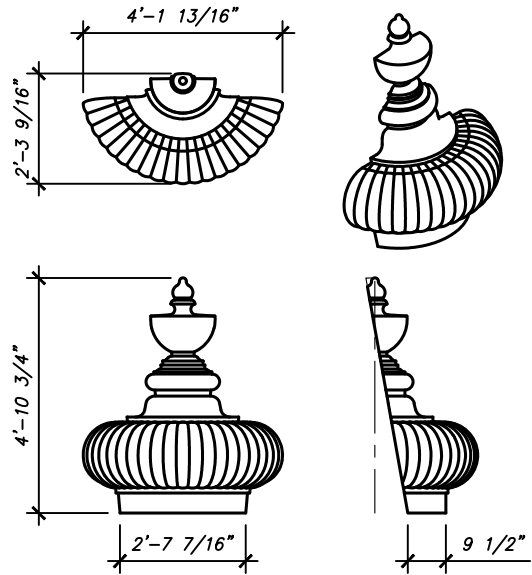

RO-406

HEIGHT: 5'-0 1/4"
WIDTH: 4'-5 1/4"
BASE: 3'-3 3/4"

RO-407

HEIGHT: 2'-3 1/4"
WIDTH: 1'-8 1/2"
BASE: 1'-2 1/2"

RO-408

HEIGHT: 2'-0 1/4"
WIDTH: 1'-6 1/2"
BASE: 1'-1"

ORNAMENTS

SHEET NO.

OR-02

2025

HINDU
ORNAMENTS

ARCHITECTURAL FIBERGLASS, INC.

8300 BESSEMER AVE., CLEVELAND, OHIO 44127-1839
(216) 641-8300 - FAX:(216) 641-8150
www.fiberglass-afi.com

RO-409

HEIGHT: 5'-4 1/8"
WIDTH: 4'-2 15/16"
BASE: 3'-0 7/16"

RO-410

HEIGHT: 4'-10 3/4"
WIDTH: 4'-1 13/16"
BASE: 2'-7 7/16"

RO-411

HEIGHT: 3'-8 7/8"
WIDTH: 2'-11 1/4"
BASE: 1'-11 1/4"

RO-412

HEIGHT: 2'-2 1/2"
WIDTH: 1'-8 1/16"
BASE: 8 1/2"

ORNAMENTS

SHEET NO.

RO-414

HEIGHT: 5'-9 1/2"
WIDTH: 5'-10"
BASE: 4'-2"

RO-415

HEIGHT: 6'-2 3/4"
WIDTH: 4'-0"
BASE: 3'-2"

RO-420

HEIGHT: 4'-0"
WIDTH: 2'-11"
BASE: 3'-11"

ORNAMENTS

SHEET NO.