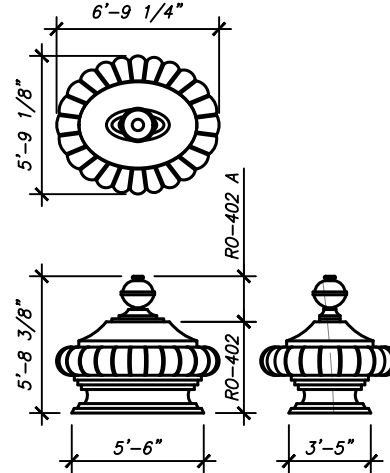

RELIGIOUS ORNAMENTS

ARCHITECTURAL FIBERGLASS, INC.

8300 Bessemer Ave. * Cleveland, OH 44127-1839 * 216-641-8300 * Fax 216-641-8150 * www.fiberglass-afi.com

RO-401

HEIGHT: 9'-4 1/8"
WIDTH: 9'-0"
BASE: 7'-0"

RO-402

HEIGHT: 5'-8 3/8"
WIDTH: 6'-9 1/4" x 5'-9 1/8"
BASE: 5'-6" x 3'-5"

RO-403

HEIGHT: 4'-9 5/8"
WIDTH: 6'-0" x 5'-6"
BASE: 4'-8" x 2'-9 1/2"

RO-404

HEIGHT: 8'-4 9/16"
WIDTH: 6'-10 5/8"
BASE: 5'-2 5/8"

ORNAMENTS

RO-406

HEIGHT: 5'-0 1/4"
WIDTH: 4'-5 1/4"
BASE: 3'-3 3/4"

RO-407

HEIGHT: 2'-3 1/4"
WIDTH: 1'-8 1/2"
BASE: 1'-2 1/2"

RO-408

HEIGHT: 2'-0 1/4"
WIDTH: 1'-6 1/2"
BASE: 1'-1"

ORNAMENTS

SHEET NO.

RO-417

HEIGHT: 2'-7"
WIDTH: 2'-3"
BASE: 1'-3"

RO-418

HEIGHT: 6'-6"
WIDTH: 4'-4 1/2"
WIDTH: 3'-0"

RO-419

HEIGHT: 8'-0"
WIDTH: 6'-10 1/2"
BASE: 5'-4"

ORNAMENTS

SHEET NO.