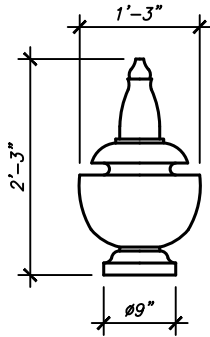

RO-421

HEIGHT: 2'-3"

WIDTH: 1'-3"

BASE: 9"