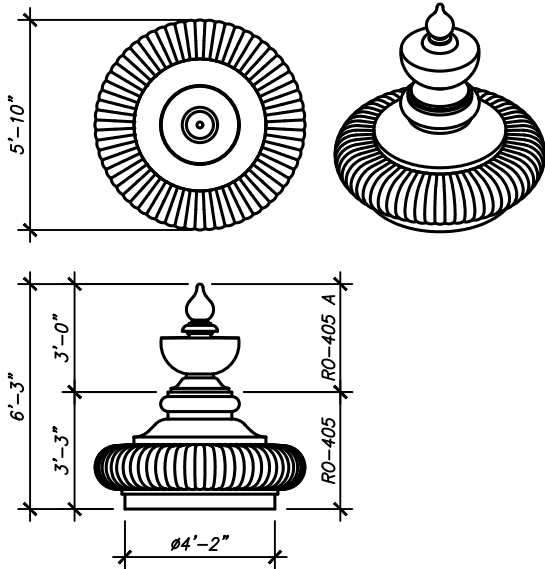

RO-402

HEIGHT: 5'-8 3/8"
WIDTH: 6'-9 1/4" x 5'-9 1/8"
BASE: 5'-6" x 3'-5"

RO-403

HEIGHT: 4'-9 5/8"
WIDTH: 6'-0" x 5'-6"
BASE: 4'-8" x 2'-9 1/2"

RO-404

HEIGHT: 8'-4 9/16"
WIDTH: 6'-10 5/8"
BASE: 5'-2 5/8"

ORNAMENTS

SHEET NO.

OR-01

2025

HINDU
ORNAMENTS

ARCHITECTURAL FIBERGLASS, INC.

8300 BESSEMER AVE., CLEVELAND, OHIO 44127-1839
(216) 641-8300 - FAX:(216) 641-8150
www.fiberglass-afi.com

RO-405

HEIGHT: 6'-3"
WIDTH: 5'-10"
BASE: 4'-2"

RO-406

HEIGHT: 5'-0 1/4"
WIDTH: 4'-5 1/4"
BASE: 3'-3 3/4"

RO-407

HEIGHT: 2'-3 1/4"
WIDTH: 1'-8 1/2"
BASE: 1'-2 1/2"

RO-408

HEIGHT: 2'-0 1/4"
WIDTH: 1'-6 1/2"
BASE: 1'-1"

ORNAMENTS

SHEET NO.

RO-410

HEIGHT: 4'-10 3/4"
WIDTH: 4'-1 13/16"
BASE: 2'-7 7/16"

RO-411

HEIGHT: 3'-8 7/8"
WIDTH: 2'-11 1/4"
BASE: 1'-11 1/4"

RO-412

HEIGHT: 2'-2 1/2"
WIDTH: 1'-8 1/16"
BASE: 8 1/2"

ORNAMENTS

SHEET NO.