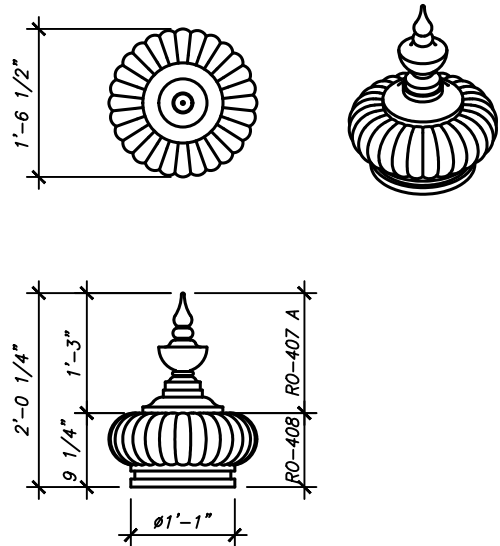

RO-402

HEIGHT: 5'-8 3/8"
WIDTH: 6'-9 1/4" x 5'-9 1/8"
BASE: 5'-6" x 3'-5"

RO-403

HEIGHT: 4'-9 5/8"
WIDTH: 6'-0" x 5'-6"
BASE: 4'-8" x 2'-9 1/2"

RO-404

HEIGHT: 8'-4 9/16"
WIDTH: 6'-10 5/8"
BASE: 5'-2 5/8"

ORNAMENTS

RO-406

HEIGHT: 5'-0 1/4"
WIDTH: 4'-5 1/4"
BASE: 3'-3 3/4"

RO-407

HEIGHT: 2'-3 1/4"
WIDTH: 1'-8 1/2"
BASE: 1'-2 1/2"

RO-408

HEIGHT: 2'-0 1/4"
WIDTH: 1'-6 1/2"
BASE: 1'-1"

ORNAMENTS

SHEET NO.

RO-410

HEIGHT: 4'-10 3/4"
WIDTH: 4'-1 13/16"
BASE: 2'-7 7/16"

RO-411

HEIGHT: 3'-8 7/8"
WIDTH: 2'-11 1/4"
BASE: 1'-11 1/4"

RO-412

HEIGHT: 2'-2 1/2"
WIDTH: 1'-8 1/16"
BASE: 8 1/2"

ORNAMENTS

SHEET NO.

RO-417

HEIGHT: 2'-7"
WIDTH: 2'-3"
BASE: 1'-3"

RO-418

HEIGHT: 6'-6"
WIDTH: 4'-4 1/2"
WIDTH: 3'-0"

RO-419

HEIGHT: 8'-0"
WIDTH: 6'-10 1/2"
BASE: 5'-4"

ORNAMENTS

SHEET NO.