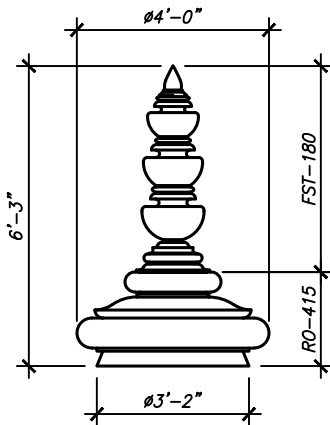

RO-410

HEIGHT: 4'-10 3/4"
WIDTH: 4'-1 13/16"
BASE: 2'-7 7/16"

RO-411

HEIGHT: 3'-8 7/8"
WIDTH: 2'-11 1/4"
BASE: 1'-11 1/4"

RO-412

HEIGHT: 2'-2 1/2"
WIDTH: 1'-8 1/16"
BASE: 8 1/2"

ORNAMENTS

SHEET NO.

OR-03

2025

HINDU
ORNAMENTS

ARCHITECTURAL FIBERGLASS, INC.

8300 BESSEMER AVE., CLEVELAND, OHIO 44127-1839
(216) 641-8300 - FAX:(216) 641-8150
www.fiberglass-afi.com

RO-413

HEIGHT: 11'-0 3/4"
WIDTH: 9'-0"
BASE: 7'-0"

RO-414

HEIGHT: 5'-9 1/2"
WIDTH: 5'-10"
BASE: 4'-2"

RO-415

HEIGHT: 6'-2 3/4"
WIDTH: 4'-0"
BASE: 3'-2"

RO-420

HEIGHT: 4'-0"
WIDTH: 2'-11"
BASE: 3'-11"

ORNAMENTS

SHEET NO.

RO-417

HEIGHT: 2'-7"
WIDTH: 2'-3"
BASE: 1'-3"

RO-418

HEIGHT: 6'-6"
WIDTH: 4'-4 1/2"
WIDTH: 3'-0"

RO-419

HEIGHT: 8'-0"
WIDTH: 6'-10 1/2"
BASE: 5'-4"

ORNAMENTS

SHEET NO.